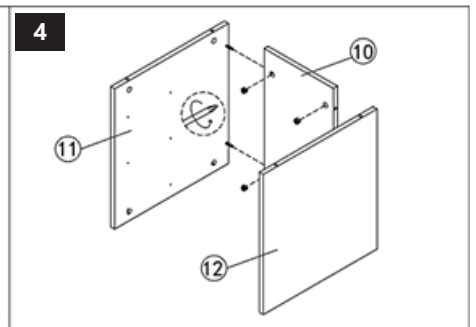

(A)		
Ⓐ 970*450*15mm x1	Ⓘ 418*225*15mm x1	Ⓚ 225*326*15mm x1
Ⓒ 730*270*15mm x1	Ⓚ 225*101*15mm x1	Ⓛ 418*85*15mm x1
Ⓔ 326*450*15mm x1	Ⓜ 310*420*15mm x1	Ⓝ 220*220*15mm x1
Ⓙ 361*306*15mm x2	Ⓟ 240*266*15mm x3	Ⓠ 330*107*15mm x6
Ⓡ 215*107*15mm x3	Ⓢ 325*225*3mm x3	Ⓣ 130*450*15mm x2
Ⓟ 382*502*15mm x1	Ⓓ 320*502*15mm x1	Ⓞ 690*130*15mm x1
Ⓝ 342*450*15mm x1	Ⓡ 302*450*15mm x1	Ⓢ 730*310*15mm x1
		Ⓣ 730*310*15mm x1

(B)		
Ⓒ 730*450*15mm x1	Ⓡ 730*450*15mm x1	Ⓢ 730*450*15mm x1
Ⓚ 720*450*15mm x2	Ⓘ 720*450*5mm x1	

(C)		
A x76+2	B x76+2	C x8
D x6	E x3	F x6
G x1	H x12+2	J x94+10
K x12+2	L x8+1	M x4