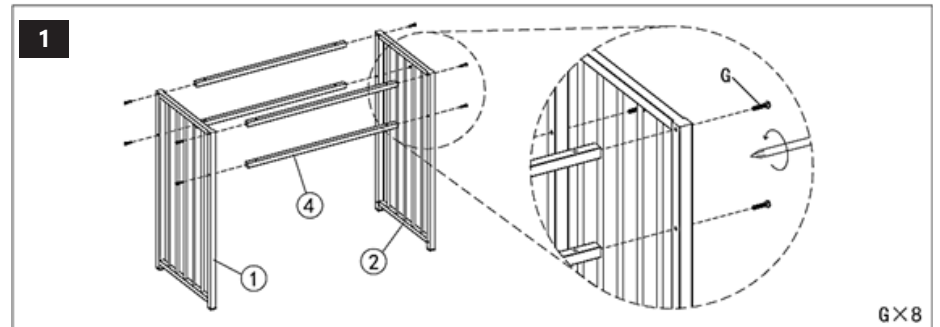

(A)		
Ⓐ 970*450*15mm x1	Ⓘ 418*225*15mm x1	Ⓚ 225*326*15mm x1
Ⓒ 730*270*15mm x1	Ⓚ 225*101*15mm x1	Ⓛ 418*85*15mm x1
Ⓔ 326*450*15mm x1	Ⓜ 310*420*15mm x1	Ⓝ 220*220*15mm x1
Ⓙ 361*306*15mm x2	Ⓟ 240*266*15mm x3	Ⓠ 330*107*15mm x6
Ⓡ 215*107*15mm x3	Ⓢ 325*225*3mm x3	Ⓣ 130*450*15mm x2
Ⓟ 382*502*15mm x1	Ⓓ 320*502*15mm x1	Ⓞ 690*130*15mm x1
Ⓝ 342*450*15mm x1	Ⓡ 302*450*15mm x1	Ⓢ 730*310*15mm x1
		Ⓣ 730*310*15mm x1

(B)		
Ⓒ 730*450*15mm x1	Ⓡ 730*450*15mm x1	Ⓢ 730*450*15mm x1
Ⓚ 720*450*15mm x2	Ⓘ 720*450*5mm x1	

(C)		
A x76+2	B x76+2	C x8
D x6	E x3	F x6
G x1	H x12+2	J x94+10
K x12+2	L x8+1	M x4