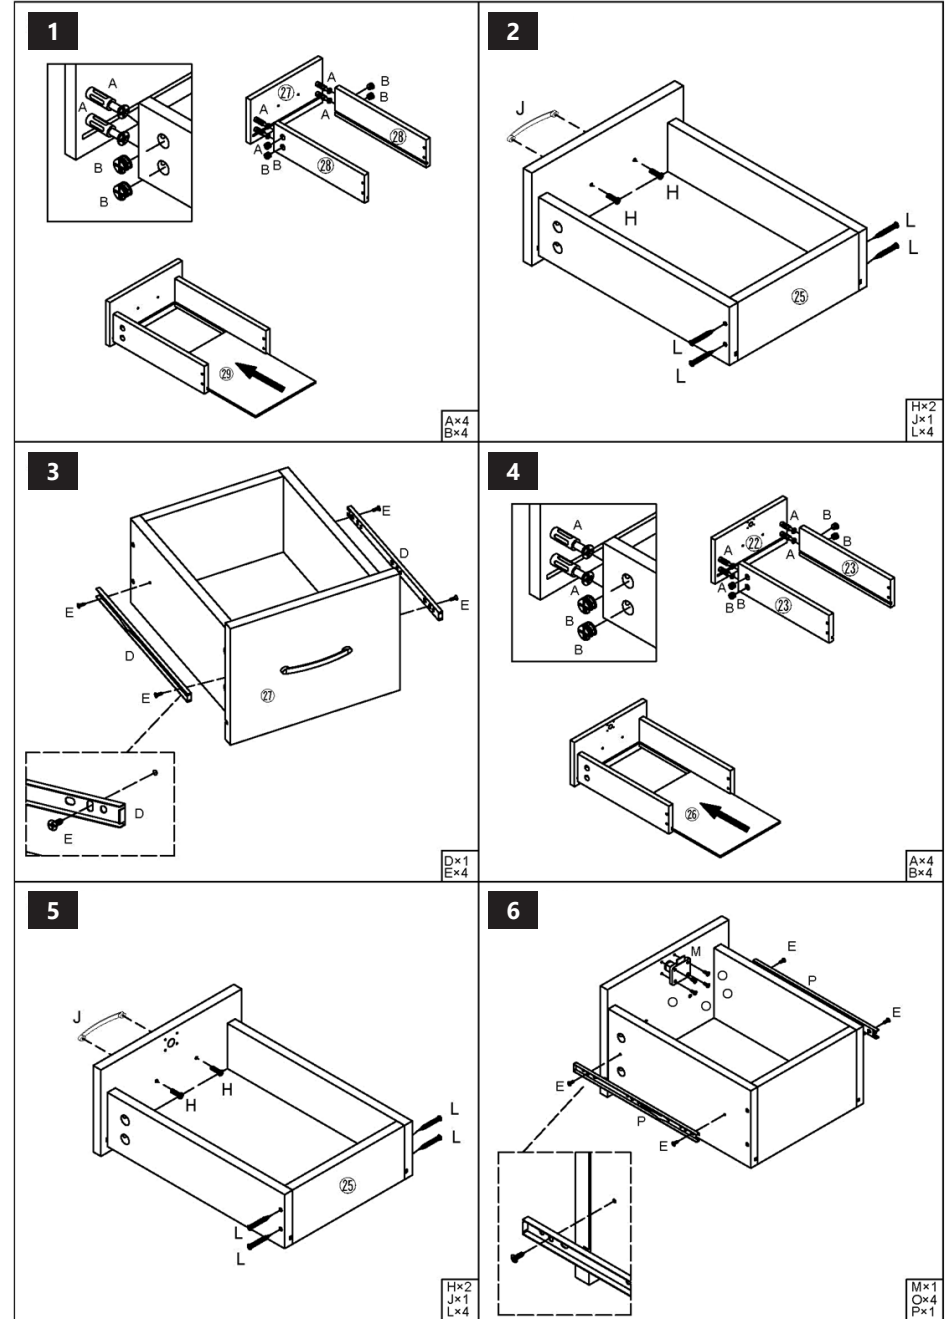

(C)-15 Part lists

DESCRIPTION	QTY	PICTURE	DESCRIPTION	QTY	PICTURE	DESCRIPTION	QTY	PICTURE
A	× 72+2		B	× 72+2		C	× 12+2	
D	× 1		E	× 74+10		F	× 8	
G	× 4		H	× 8		J	× 4	
K	× 4+1		L	× 8+2		M	× 1	
N	× 1		O	× 4+2		P	× 1