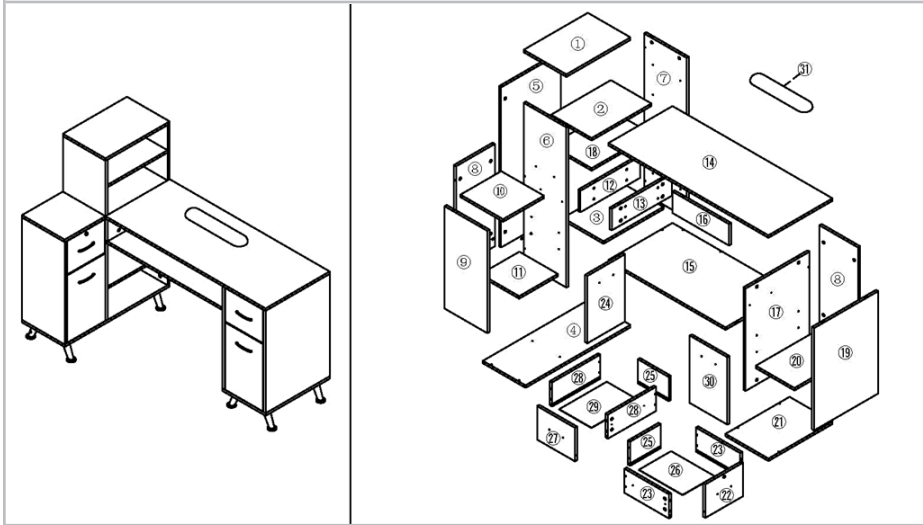

(C)-15 Part lists

DESCRIPTION	QTY	PICTURE	DESCRIPTION	QTY	PICTURE	DESCRIPTION	QTY	PICTURE
A	× 72+2		B	× 72+2		C	× 12+2	
D	× 1		E	× 74+10		F	× 8	
G	× 4		H	× 8		J	× 4	
K	× 4+1		L	× 8+2		M	× 1	
N	× 1		O	× 4+2		P	× 1