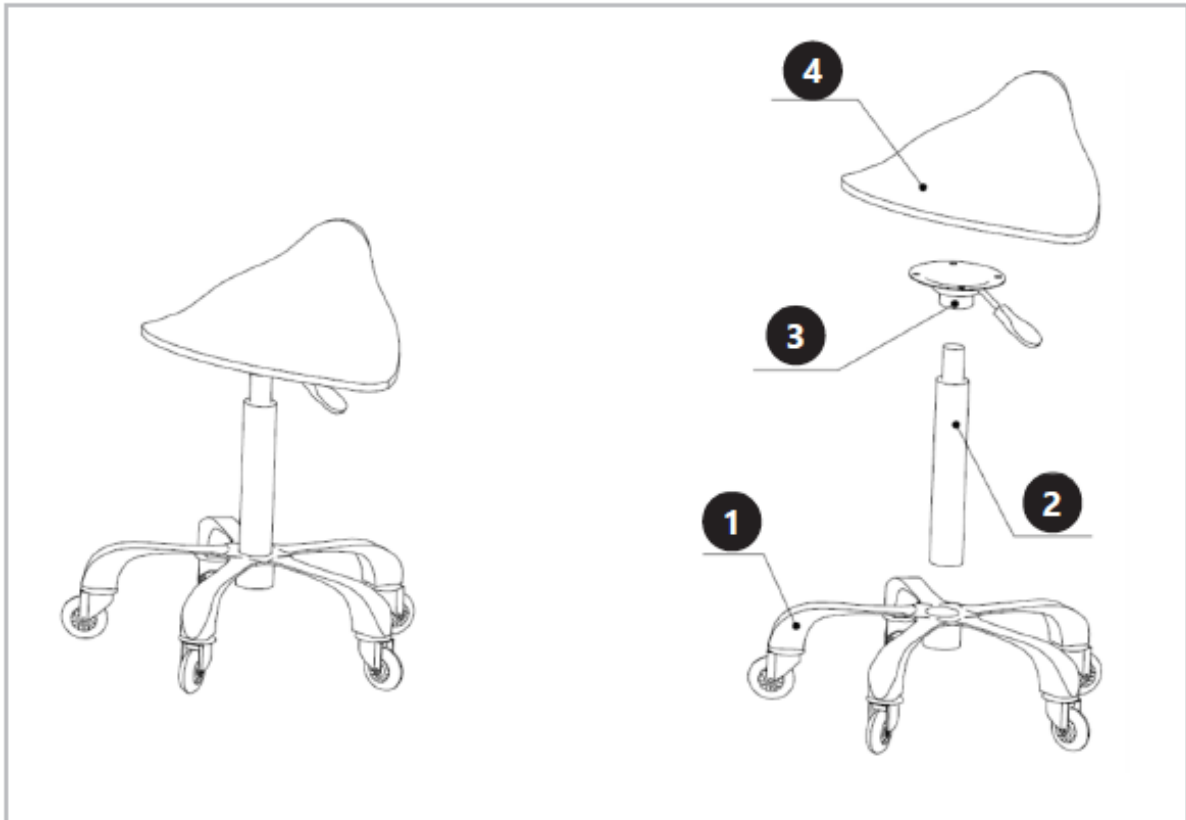

3. Assembling the appliance

Element	Quantity
1	1
2	1
3	1
4	1